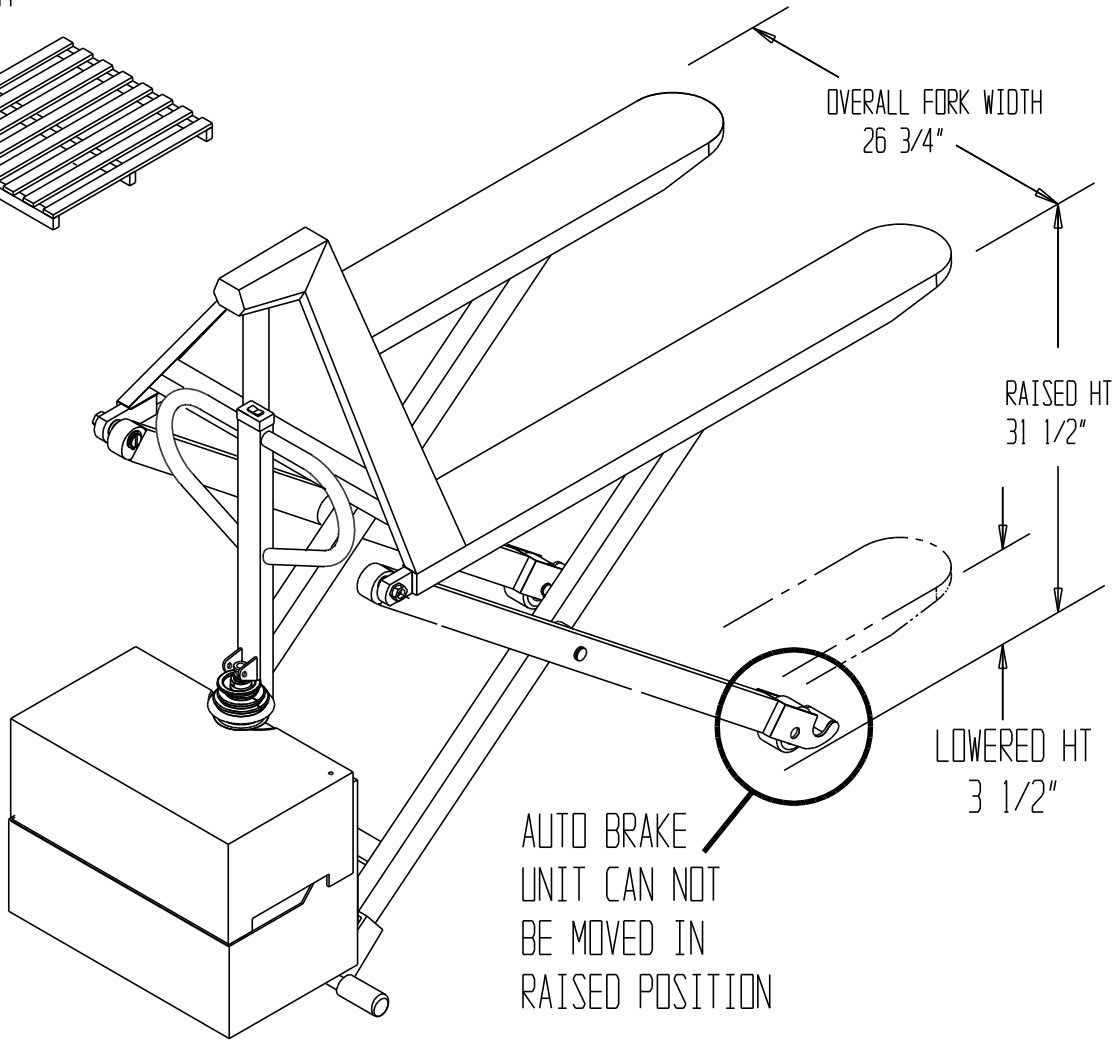

# DC POWERED TOTE LIFTER, L-270-DC-HD

FOR USE WITH  
OPEN BOTTOM  
SKID ONLY

FOR USE WITH  
OPEN BOTTOM  
SKID ONLY

PRODUCTION WILL START UPON  
RECEIPT OF SIGNED APPROVAL  
DRAWING

## STANDARD FEATURES

MODEL NUMBER: L-270-DC-HD  
CAPACITY: 3,000 LBS  
LOWERED HT: 3 1/2"  
RAISED HT : 31 1/2"  
FORK LENGTH : 45"  
FORK WIDTH : 6 1/2"  
OVERALL FORK WIDTH : 26 3/4"  
12V DC POWERED